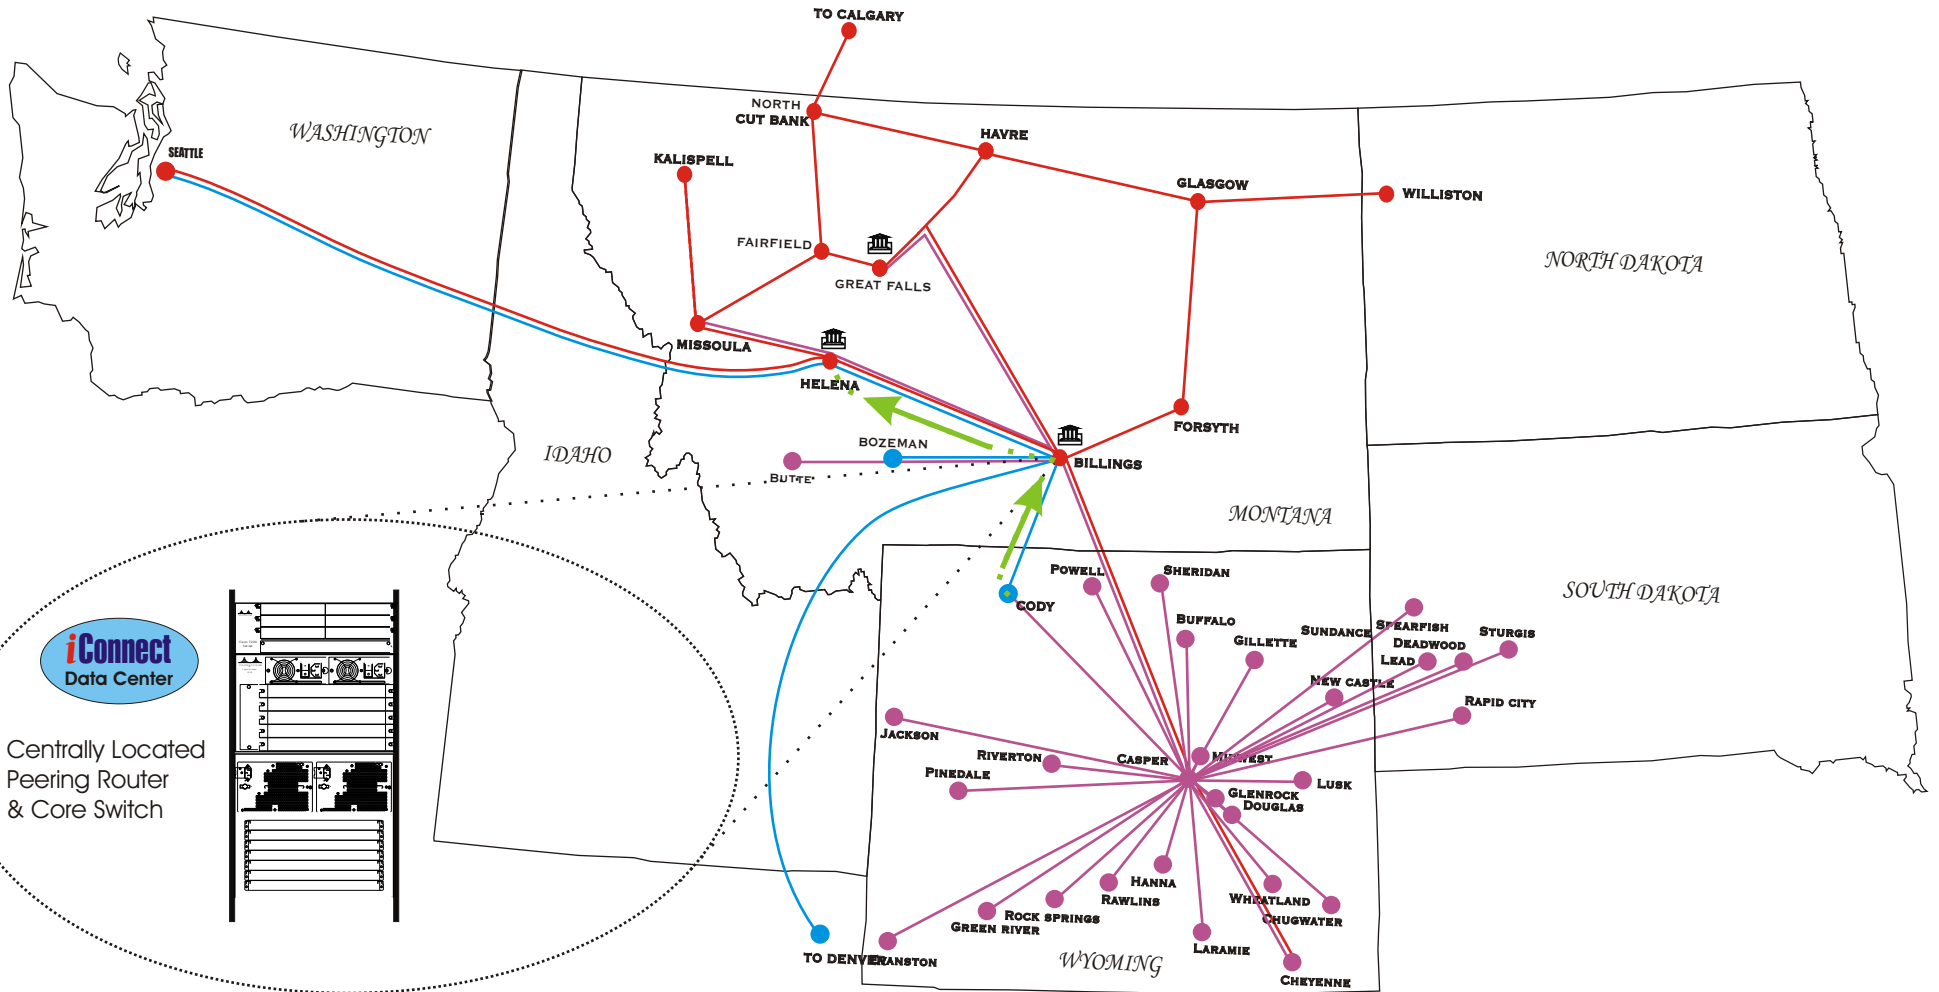

# After YRIX Peering

Customer Email from Cody to State of MT Illustrated

**iConnect**  
Data Center

Centrally Located  
Peering Router  
& Core Switch

-  Customer Email Route
-  OneEighty Fiber Route
-  Vision Net Fiber Route
-  Visionary Access Line
-  iConnect Fiber Hotel